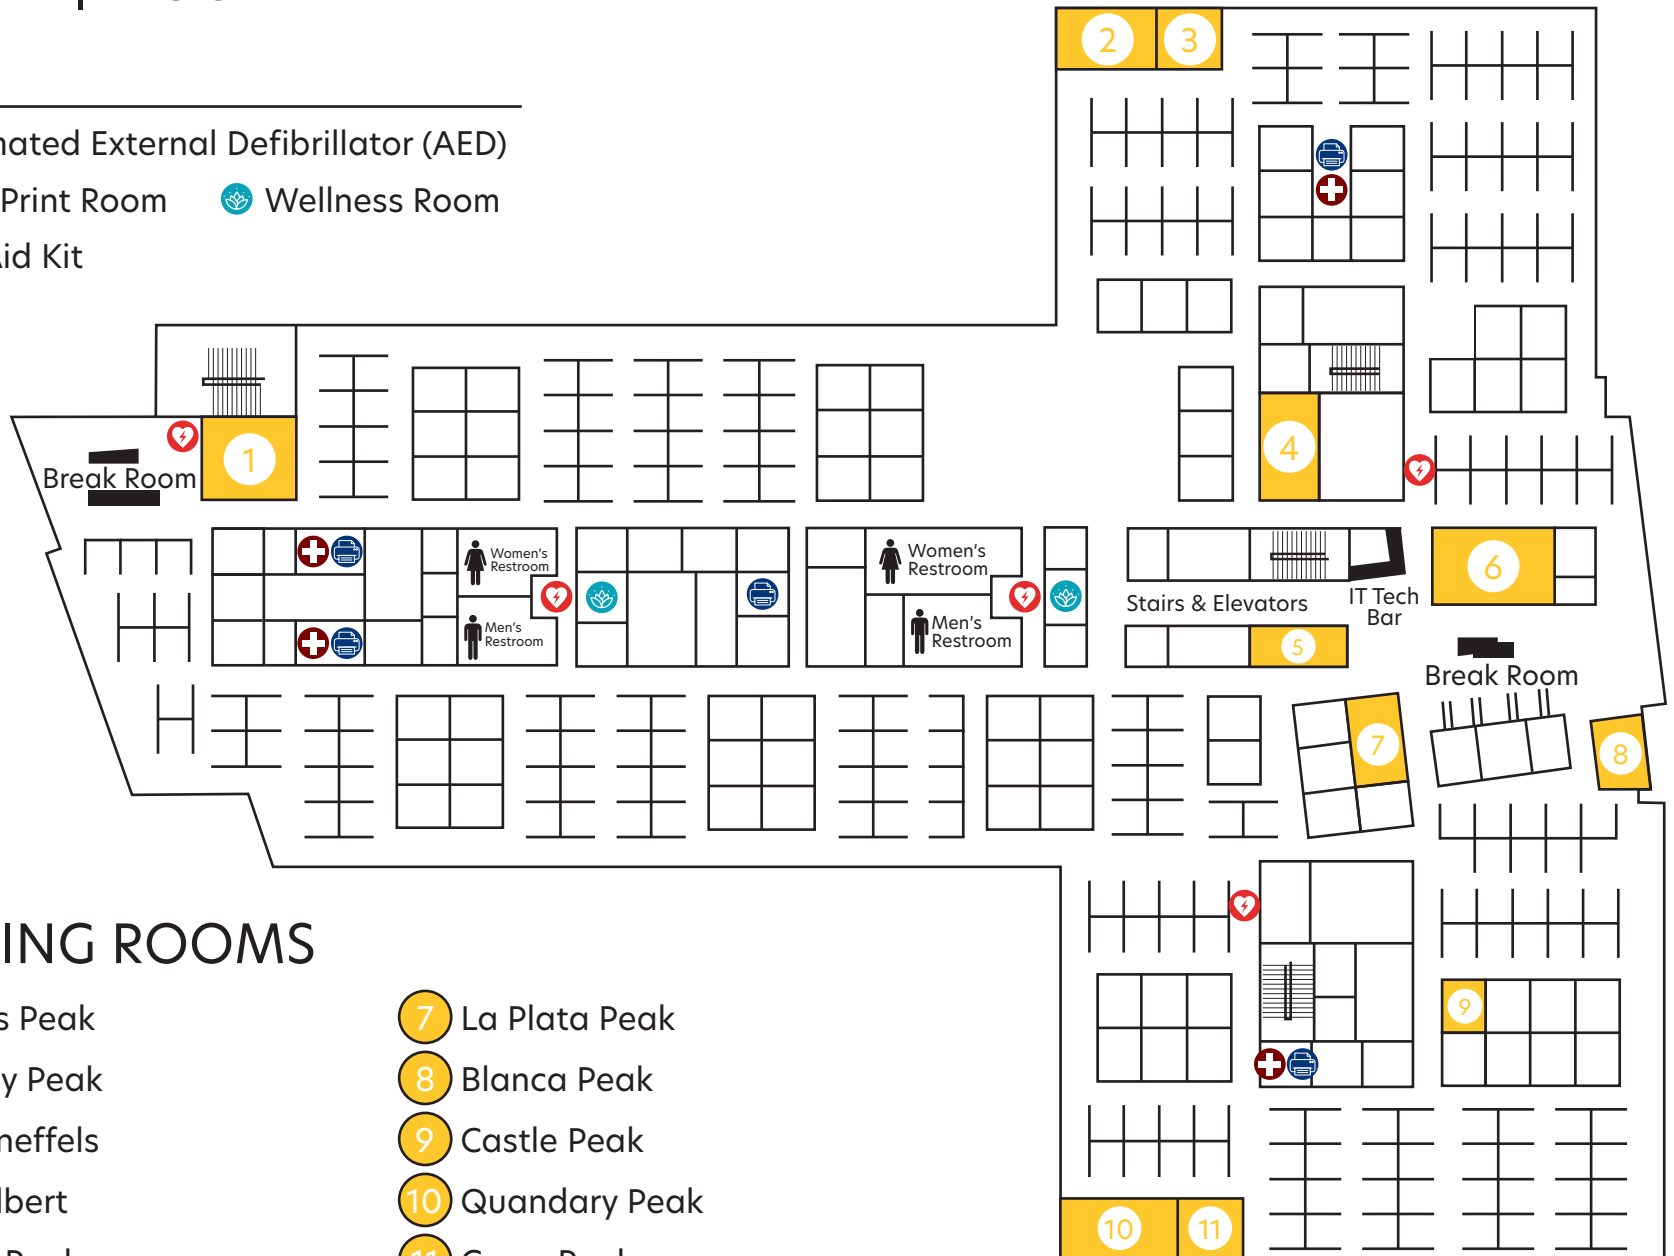

LEVEL 4 | MOUNTAIN

KEY

-  Automated External Defibrillator (AED)
-  Copy/Print Room  Wellness Room
-  First Aid Kit

MEETING ROOMS

- | | |
|--|--|
|  1 Longs Peak |  7 La Plata Peak |
|  2 Grizzly Peak |  8 Blanca Peak |
|  3 Mt. Sneffels |  9 Castle Peak |
|  4 Mt. Elbert |  10 Quandary Peak |
|  5 Pikes Peak |  11 Grays Peak |
|  6 Mt. Blue Sky | |

Please note: Not all meeting rooms are available to be booked.